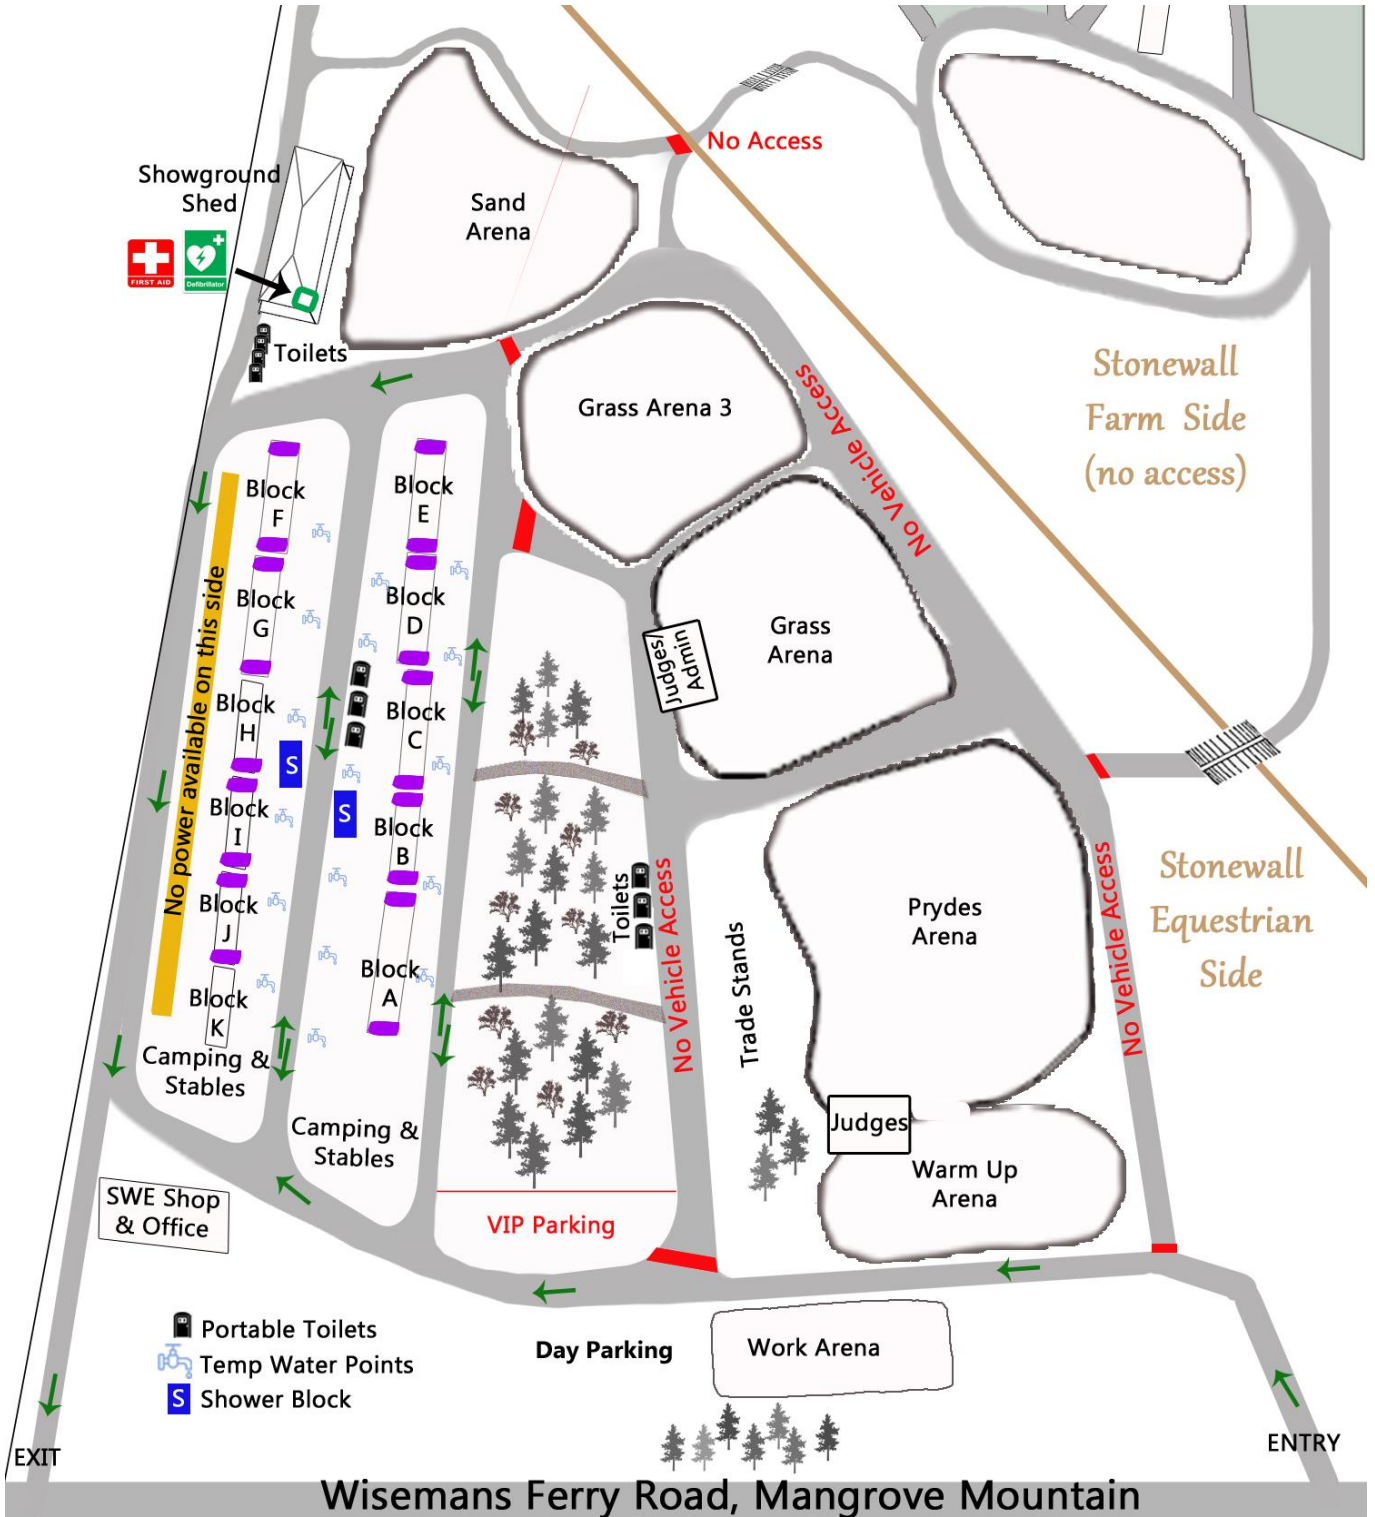

STONEWALL

Equestrian

Stable Numbers

Block A: 1 - 24	Block E: 87 - 108	Block I: 167 - 180
Block B: 25 - 38	Block F: 109 - 130	Block J: 181 - 194
Block C: 39 - 62	Block G: 131 - 152	Block K: 195 - 200
Block D: 63 - 86	Block H: 153 - 166	

 The purple denotes fully enclosed stables - suitable for Stallions or tack/feed rooms